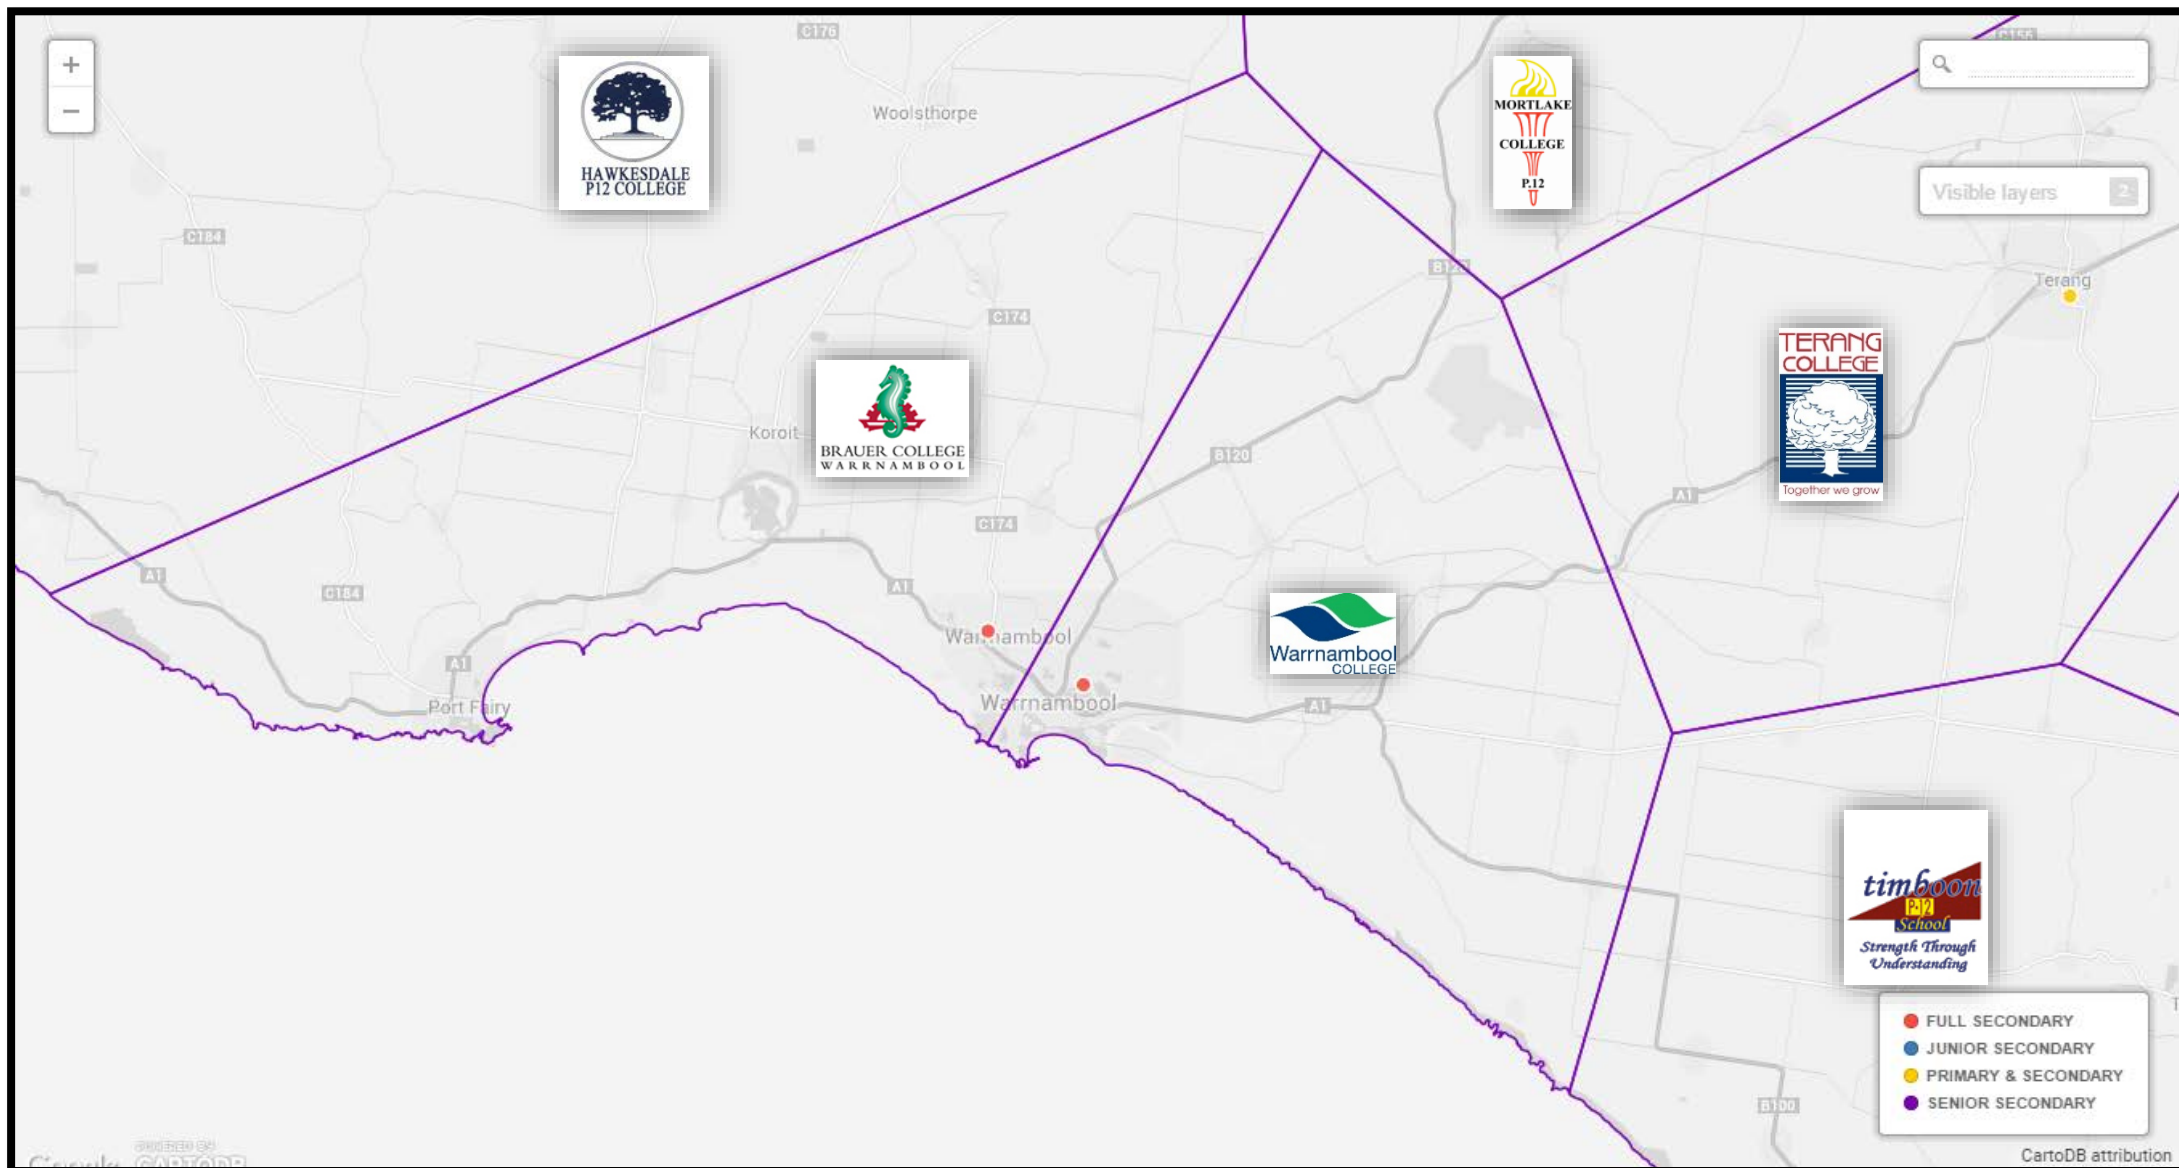

# NEIGHBOURHOOD AREA MAP FOR SECONDARY SCHOOLS IN WARRNAMBOOL REGION

# NEIGHBOURHOOD AREA BOUNDARY BETWEEN WARNAMBOOL COLLEGE & BRAUER COLLEGE

# NEIGHBOURHOOD AREA BOUNDARY BETWEEN WARRNAMBOOL COLLEGE & BRAUER COLLEGE